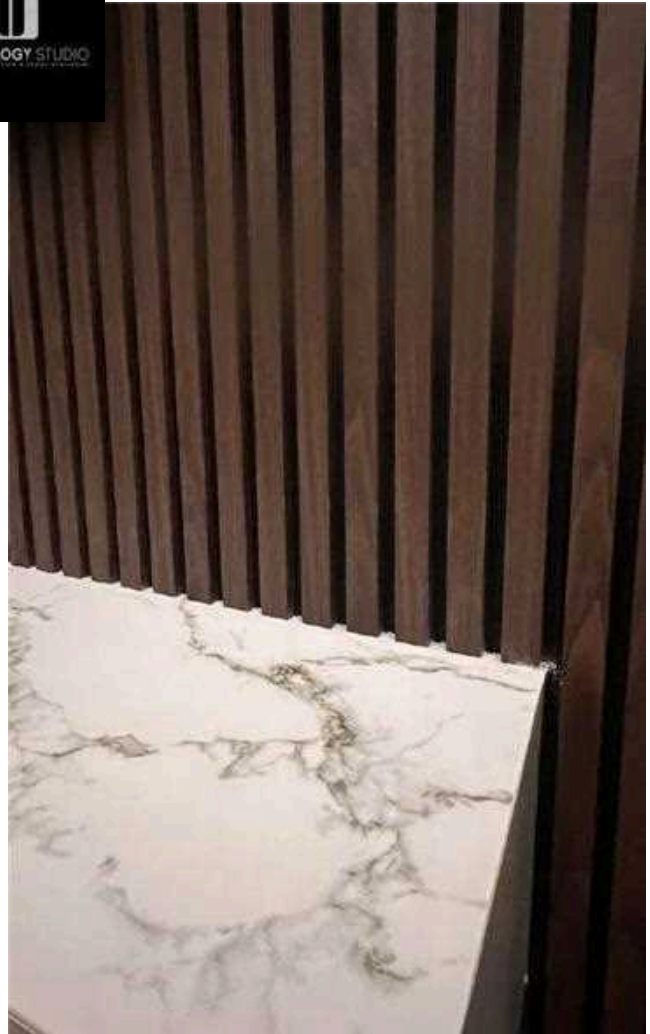

STAIRS CLADDING

Porcelain Slab

URBANOLOGY STUDIO
YOUR HOME RENOVATION & DECOR SPECIALIST

[urbanologystudio.melbourne](https://www.instagram.com/urbanologystudio.melbourne)

www.urbanologystudio.com
gurmeet@urbanologystudio.com
+61 435 410 834