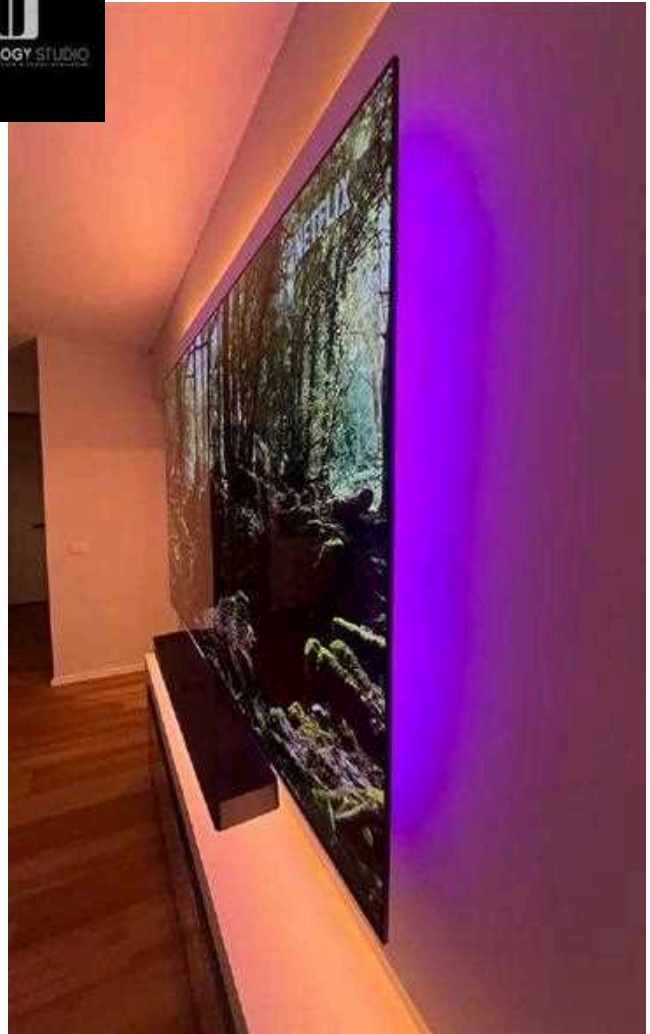

STAIRS CLADDING

Porcelain Slab

URBANOLOGY STUDIO
YOUR HOME RENOVATION & DECOR SPECIALIST

[urbanologystudio.melbourne](https://www.instagram.com/urbanologystudio.melbourne)

www.urbanologystudio.com
gurmeet@urbanologystudio.com
+61 435 410 834