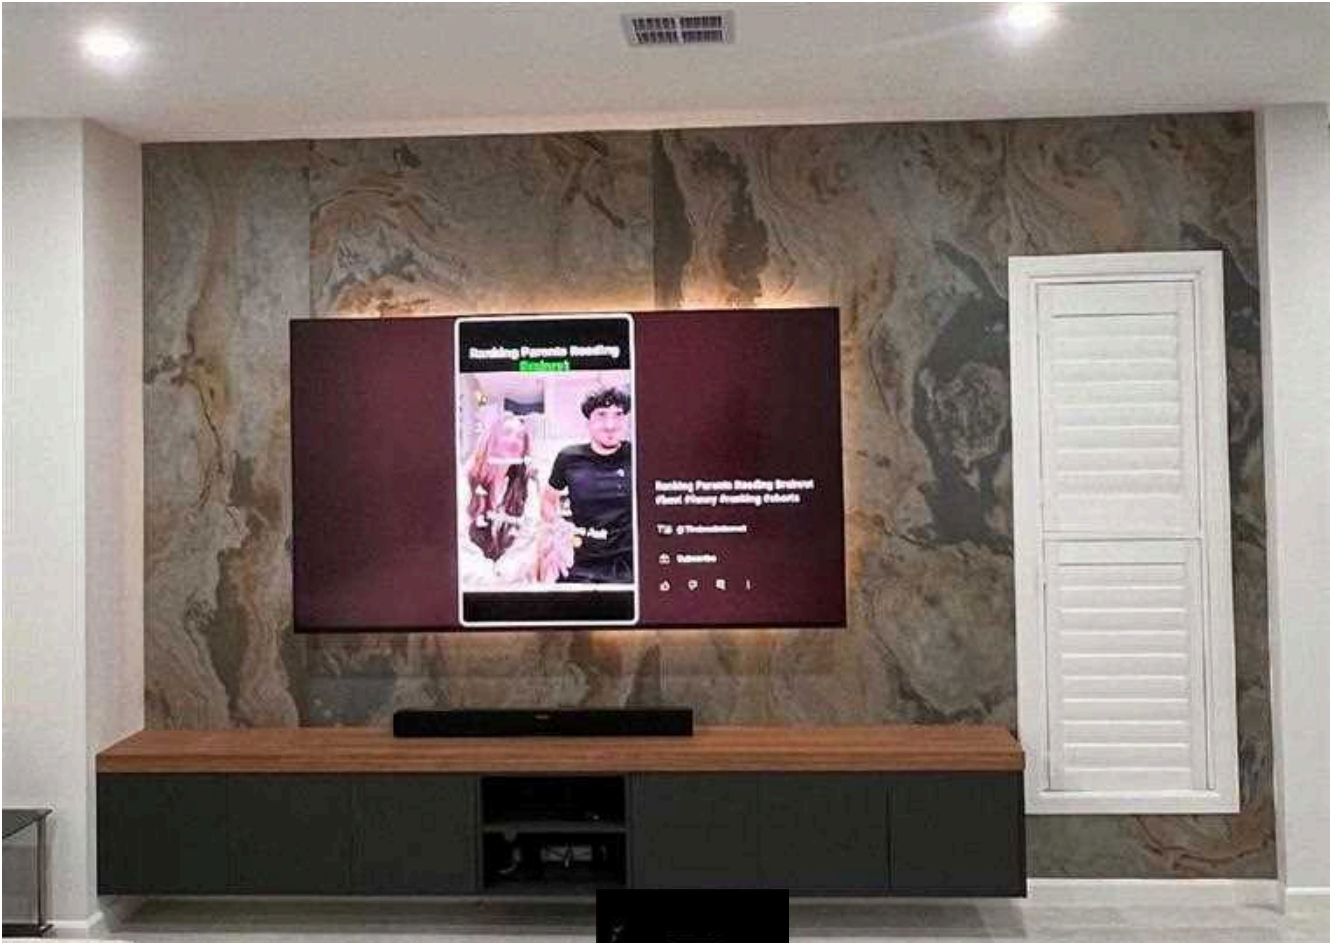

STAIRS CLADDING

Porcelain Slab

URBANOLOGY STUDIO
YOUR HOME RENOVATION & DECOR SPECIALIST

[urbanologystudio.melbourne](https://www.instagram.com/urbanologystudio.melbourne)

www.urbanologystudio.com
gurmeet@urbanologystudio.com
+61 435 410 834