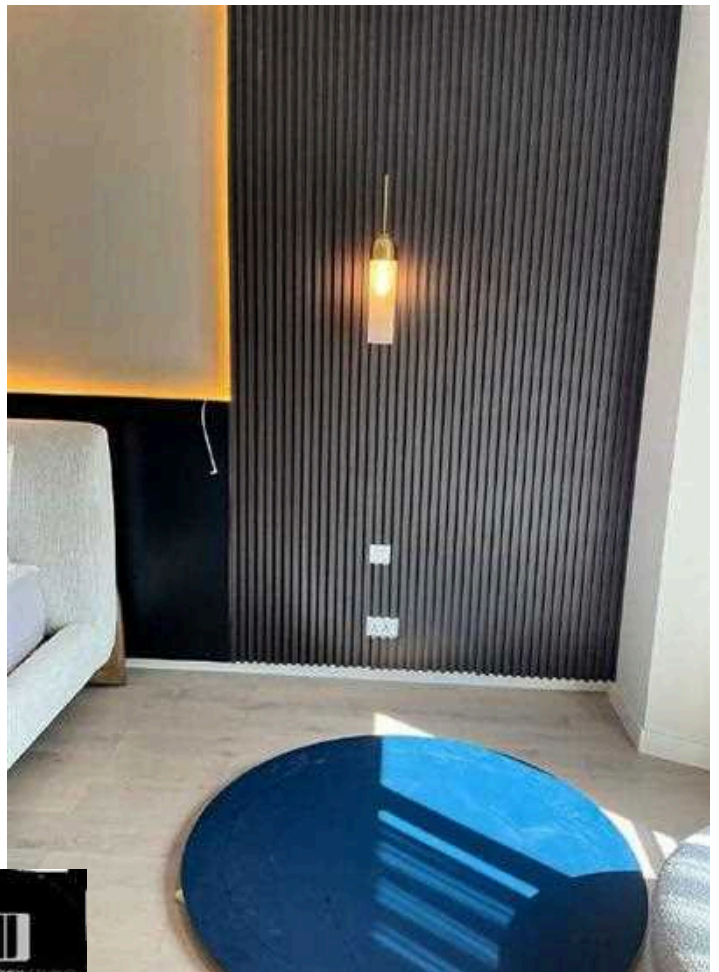

STAIRS CLADDING

Porcelain Slab

URBANOLOGY STUDIO
YOUR HOME RENOVATION & DECOR SPECIALIST

[urbanologystudio.melbourne](https://www.instagram.com/urbanologystudio.melbourne)

www.urbanologystudio.com
gurmeet@urbanologystudio.com
+61 435 410 834