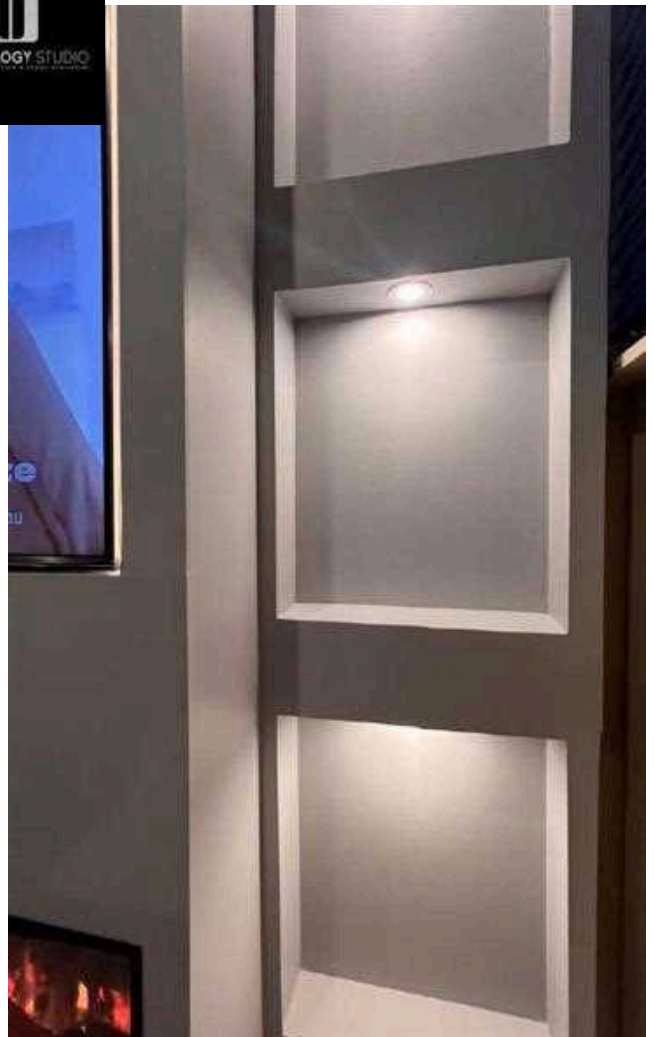

STAIRS CLADDING

Porcelain Slab

URBANOLOGY STUDIO
YOUR HOME RENOVATION & DECOR SPECIALIST

[urbanologystudio.melbourne](https://www.instagram.com/urbanologystudio.melbourne)

www.urbanologystudio.com
gurmeet@urbanologystudio.com
+61 435 410 834