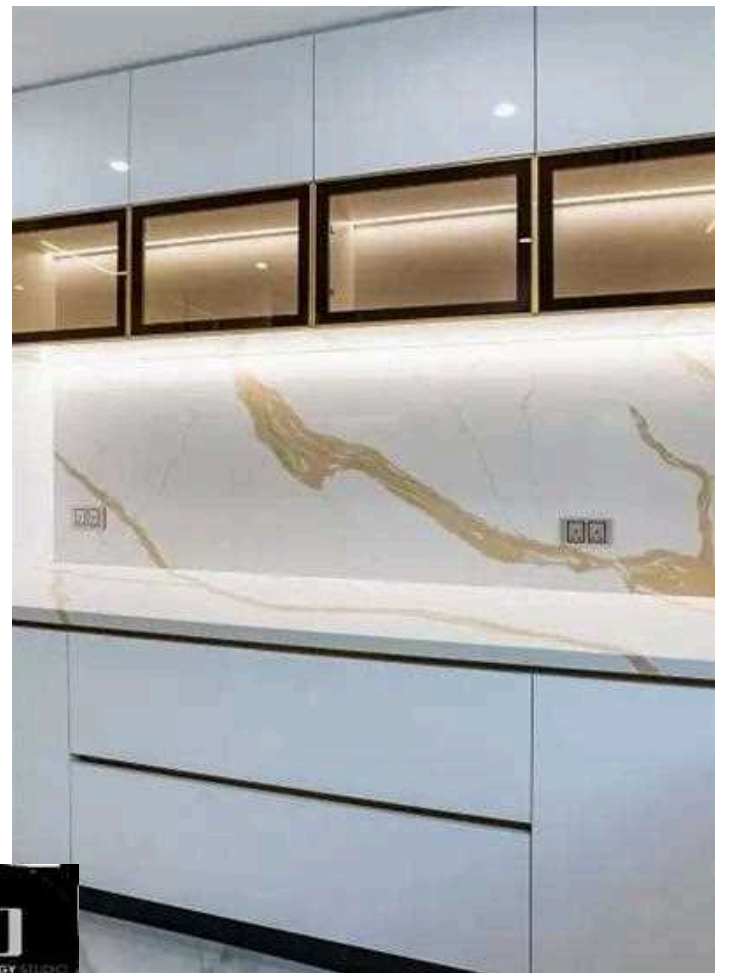

STAIRS CLADDING

Porcelain Slab

URBANOLOGY STUDIO
YOUR HOME RENOVATION & DECOR SPECIALIST

[urbanologystudio.melbourne](https://www.instagram.com/urbanologystudio.melbourne)

www.urbanologystudio.com
gurmeet@urbanologystudio.com
+61 435 410 834