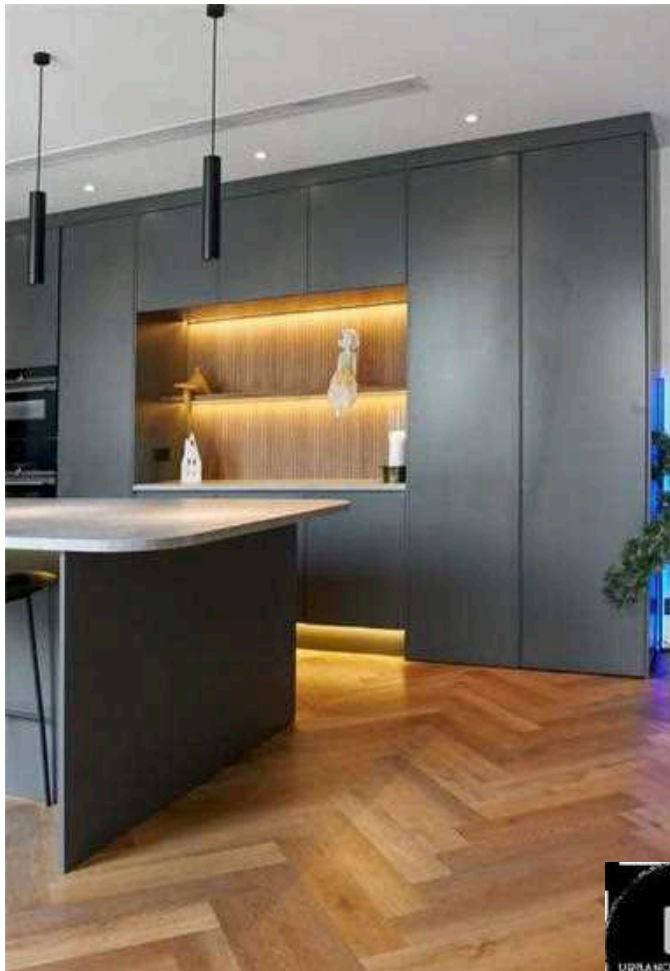

STAIRS CLADDING

Porcelain Slab

URBANOLOGY STUDIO
YOUR HOME RENOVATION & DECOR SPECIALIST

[urbanologystudio.melbourne](https://www.instagram.com/urbanologystudio.melbourne)

www.urbanologystudio.com
gurmeet@urbanologystudio.com
+61 435 410 834