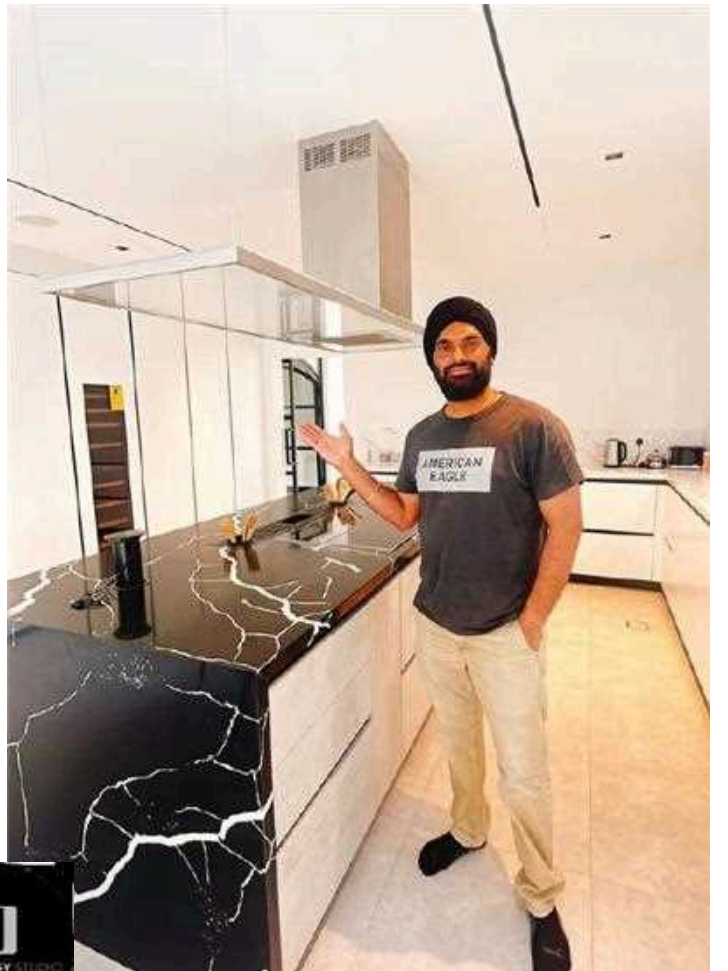

STAIRS CLADDING

Porcelain Slab

URBANOLOGY STUDIO
YOUR HOME RENOVATION & DECOR SPECIALIST

[urbanologystudio.melbourne](https://www.instagram.com/urbanologystudio.melbourne)

www.urbanologystudio.com
gurmeet@urbanologystudio.com
+61 435 410 834