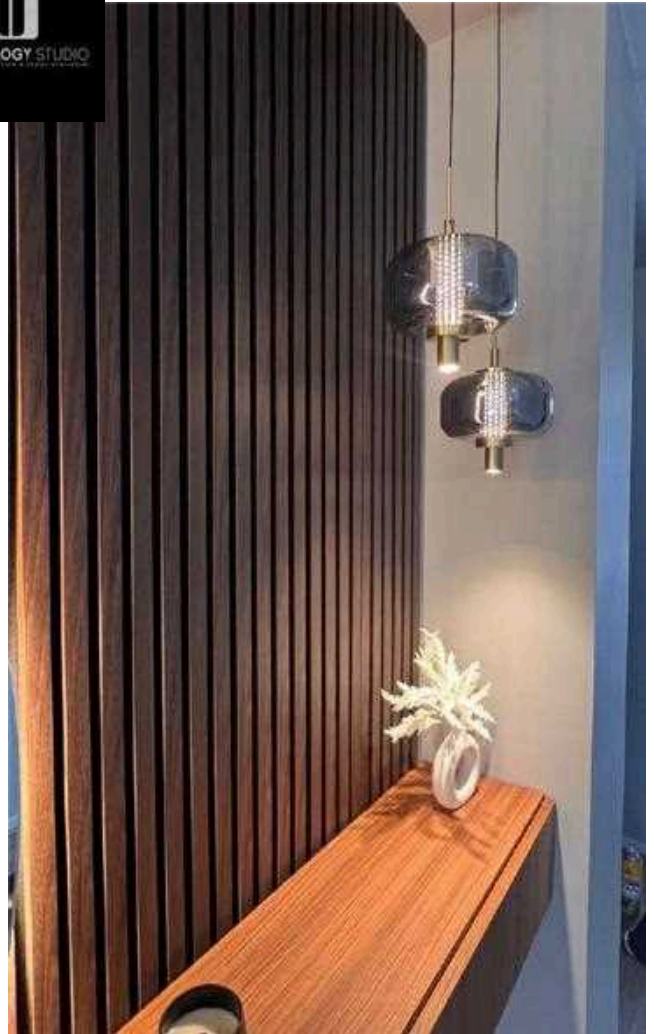

STAIRS CLADDING

Porcelain Slab

URBANOLOGY STUDIO
YOUR HOME RENOVATION & DECOR SPECIALIST

[urbanologystudio.melbourne](https://www.instagram.com/urbanologystudio.melbourne)

www.urbanologystudio.com
gurmeet@urbanologystudio.com
+61 435 410 834