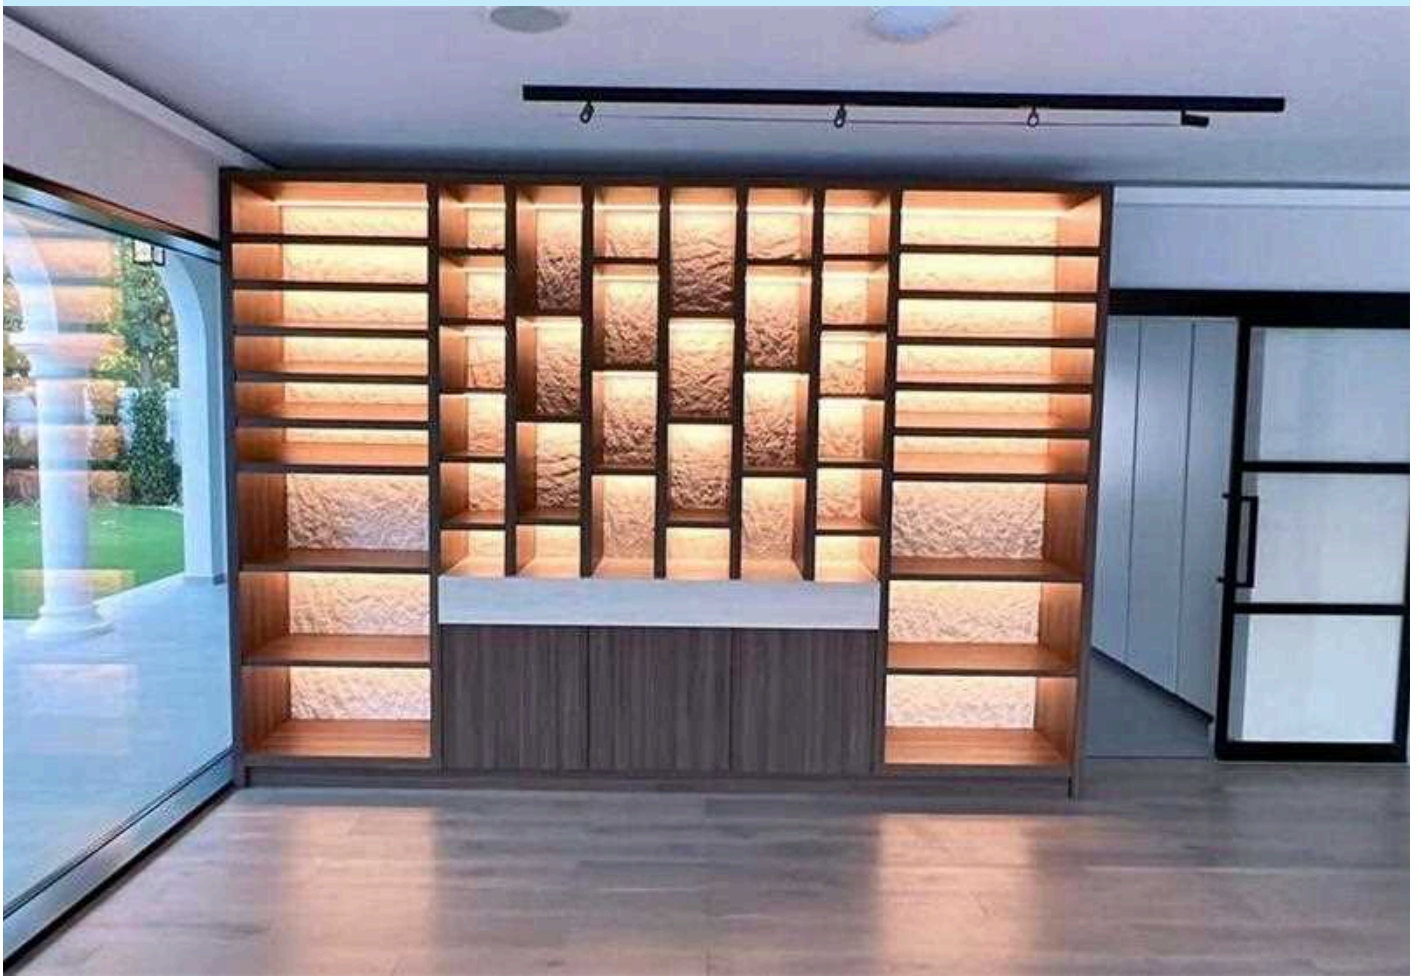

STAIRS CLADDING

Porcelain Slab

URBANOLOGY STUDIO
YOUR HOME RENOVATION & DECOR SPECIALIST

[urbanologystudio.melbourne](https://www.instagram.com/urbanologystudio.melbourne)

www.urbanologystudio.com
gurmeet@urbanologystudio.com
+61 435 410 834