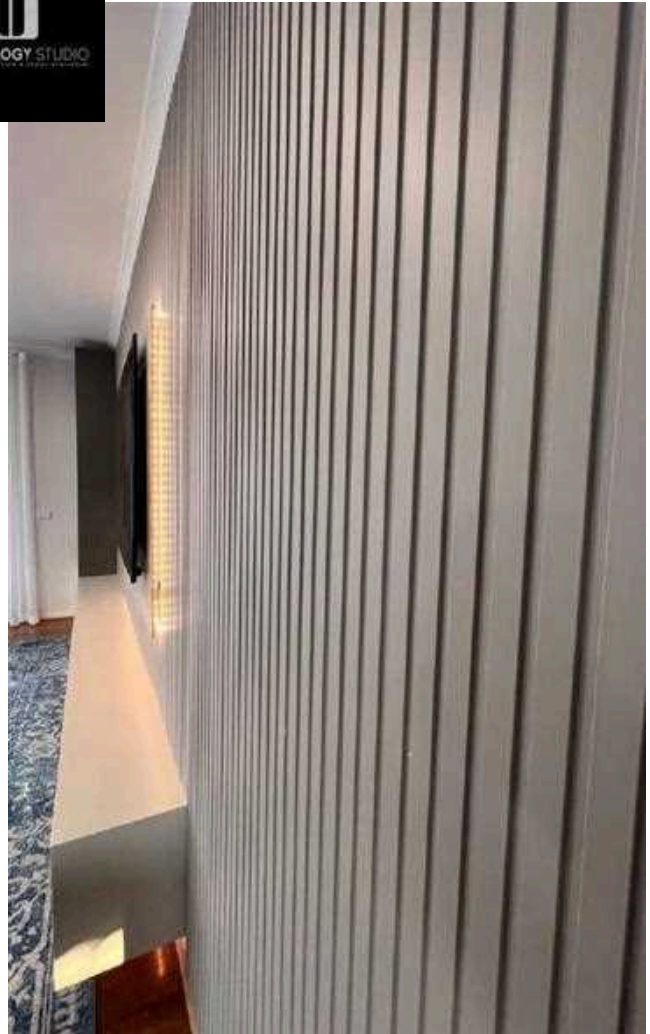

STAIRS CLADDING

Porcelain Slab

URBANOLOGY STUDIO
YOUR HOME RENOVATION & DECOR SPECIALIST

[urbanologystudio.melbourne](https://www.instagram.com/urbanologystudio.melbourne)

www.urbanologystudio.com
gurmeet@urbanologystudio.com
+61 435 410 834