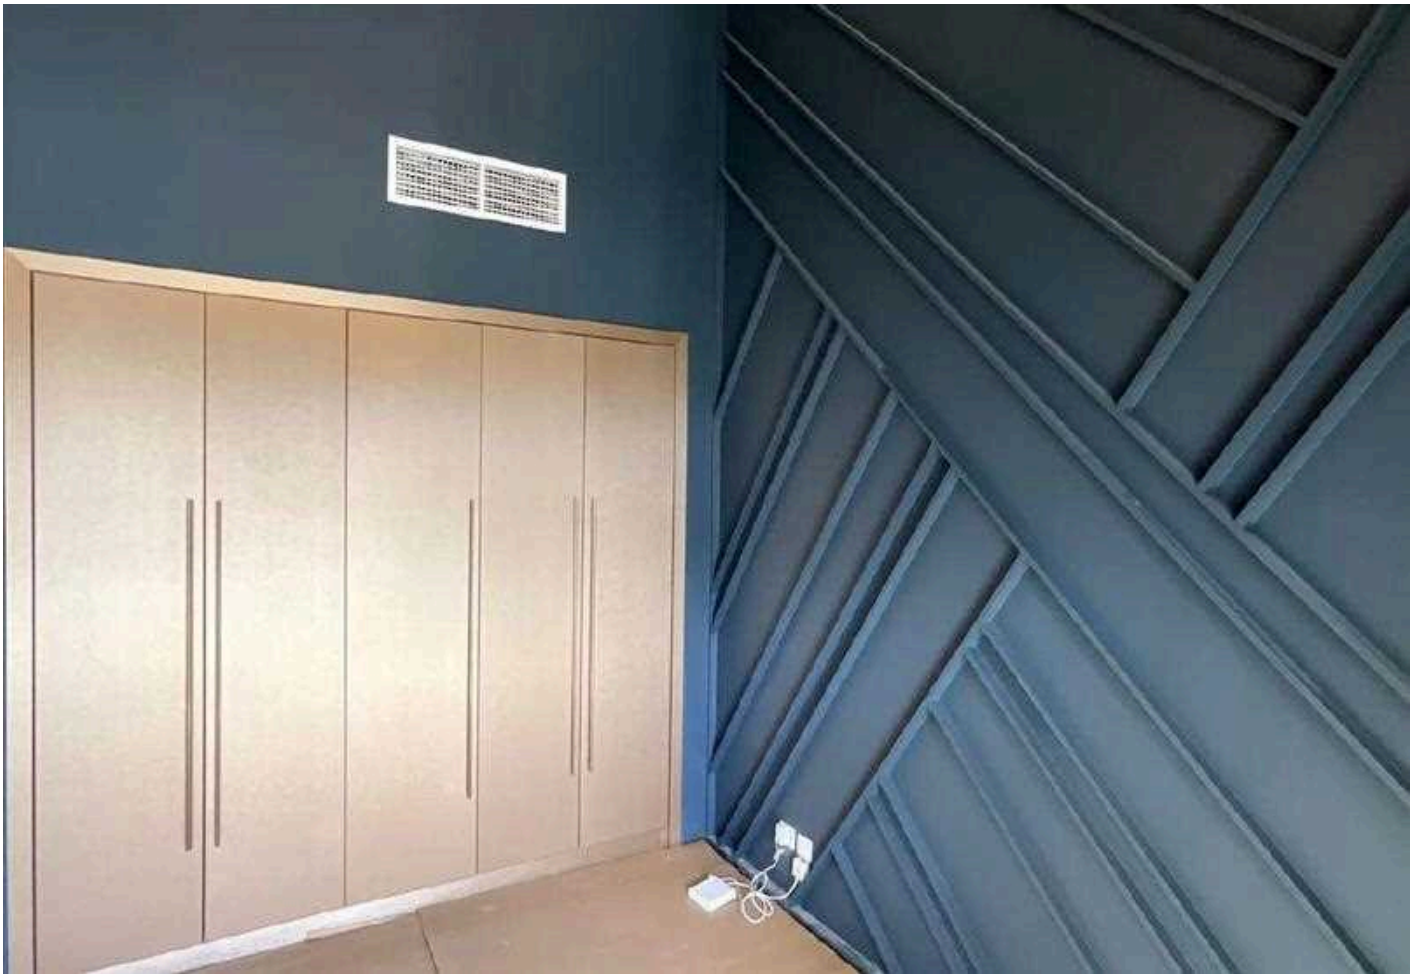

STAIRS CLADDING

Porcelain Slab

URBANOLOGY STUDIO
YOUR HOME RENOVATION & DECOR SPECIALIST

[urbanologystudio.melbourne](https://www.instagram.com/urbanologystudio.melbourne)

www.urbanologystudio.com
gurmeet@urbanologystudio.com
+61 435 410 834