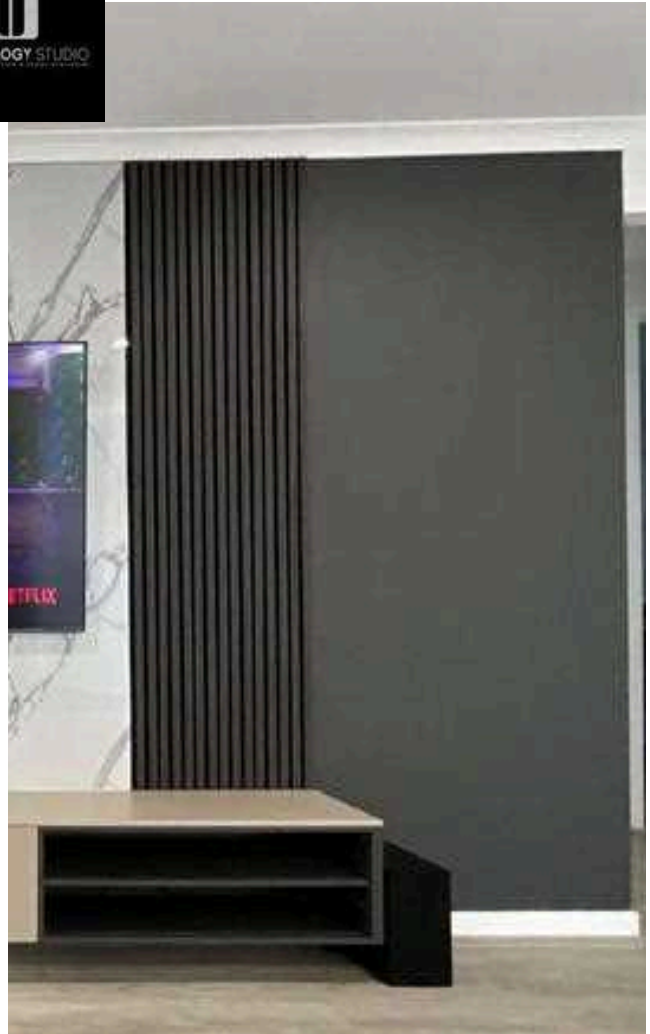

STAIRS CLADDING

Porcelain Slab

URBANOLOGY STUDIO
YOUR HOME RENOVATION & DECOR SPECIALIST

[urbanologystudio.melbourne](https://www.instagram.com/urbanologystudio.melbourne)

www.urbanologystudio.com
gurmeet@urbanologystudio.com
+61 435 410 834