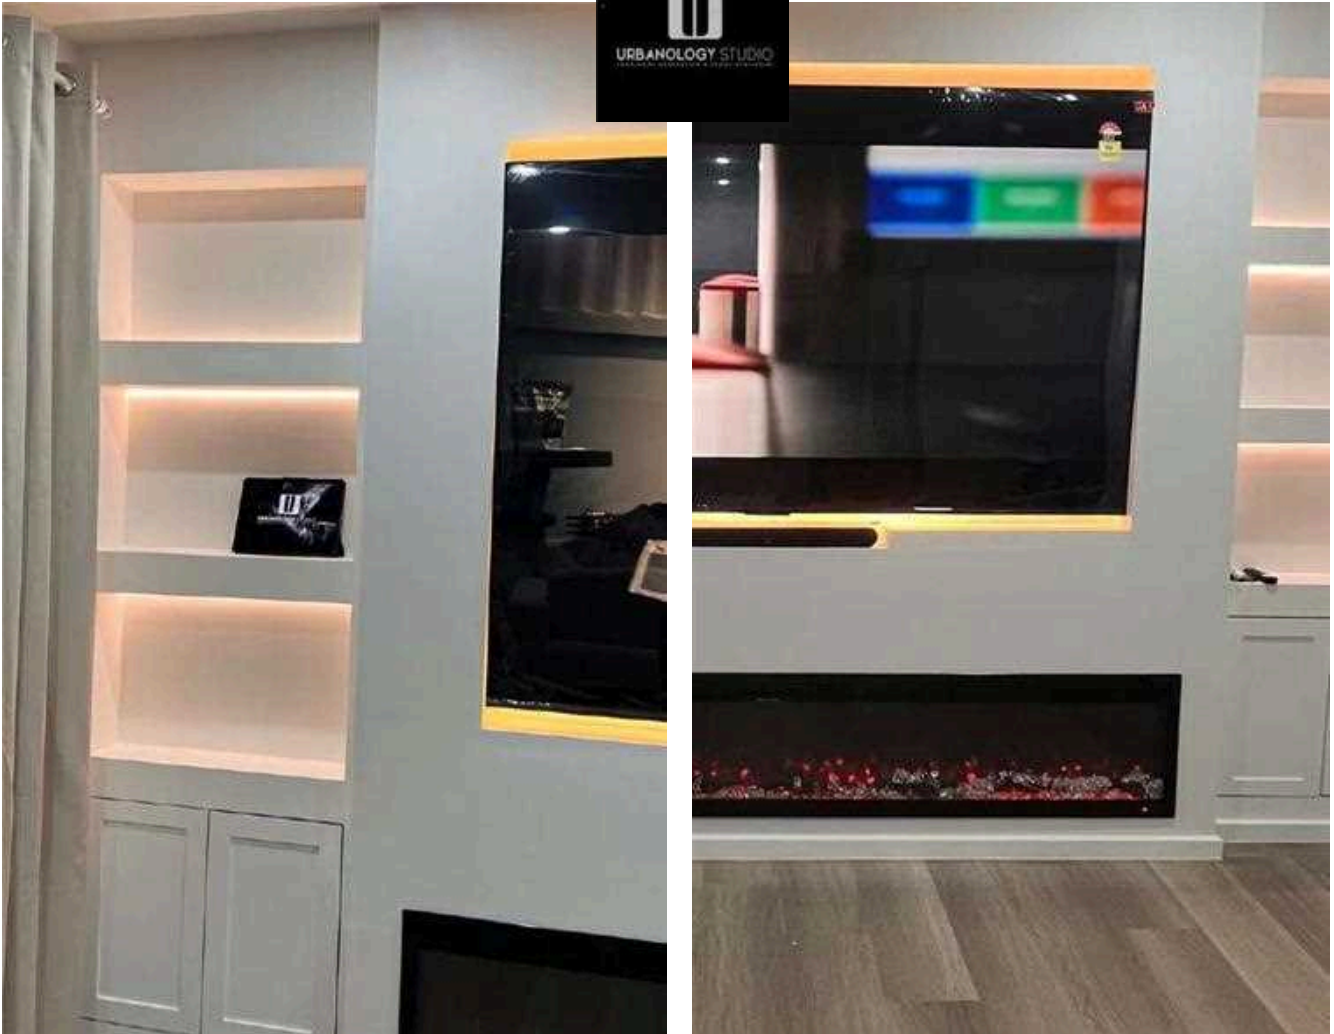

STAIRS CLADDING

Porcelain Slab

URBANOLOGY STUDIO
YOUR HOME RENOVATION & DECOR SPECIALIST

[urbanologystudio.melbourne](https://www.instagram.com/urbanologystudio.melbourne)

www.urbanologystudio.com
gurmeet@urbanologystudio.com
+61 435 410 834