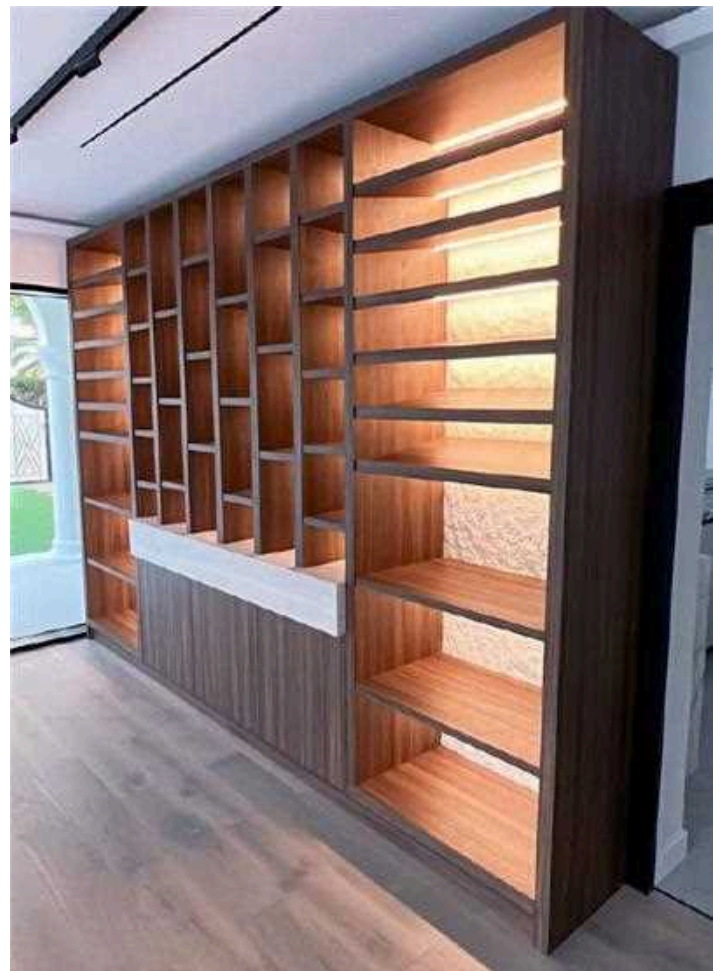

STAIRS CLADDING

Porcelain Slab

URBANOLOGY STUDIO
YOUR HOME RENOVATION & DECOR SPECIALIST

[urbanologystudio.melbourne](https://www.instagram.com/urbanologystudio.melbourne)

www.urbanologystudio.com
gurmeet@urbanologystudio.com
+61 435 410 834