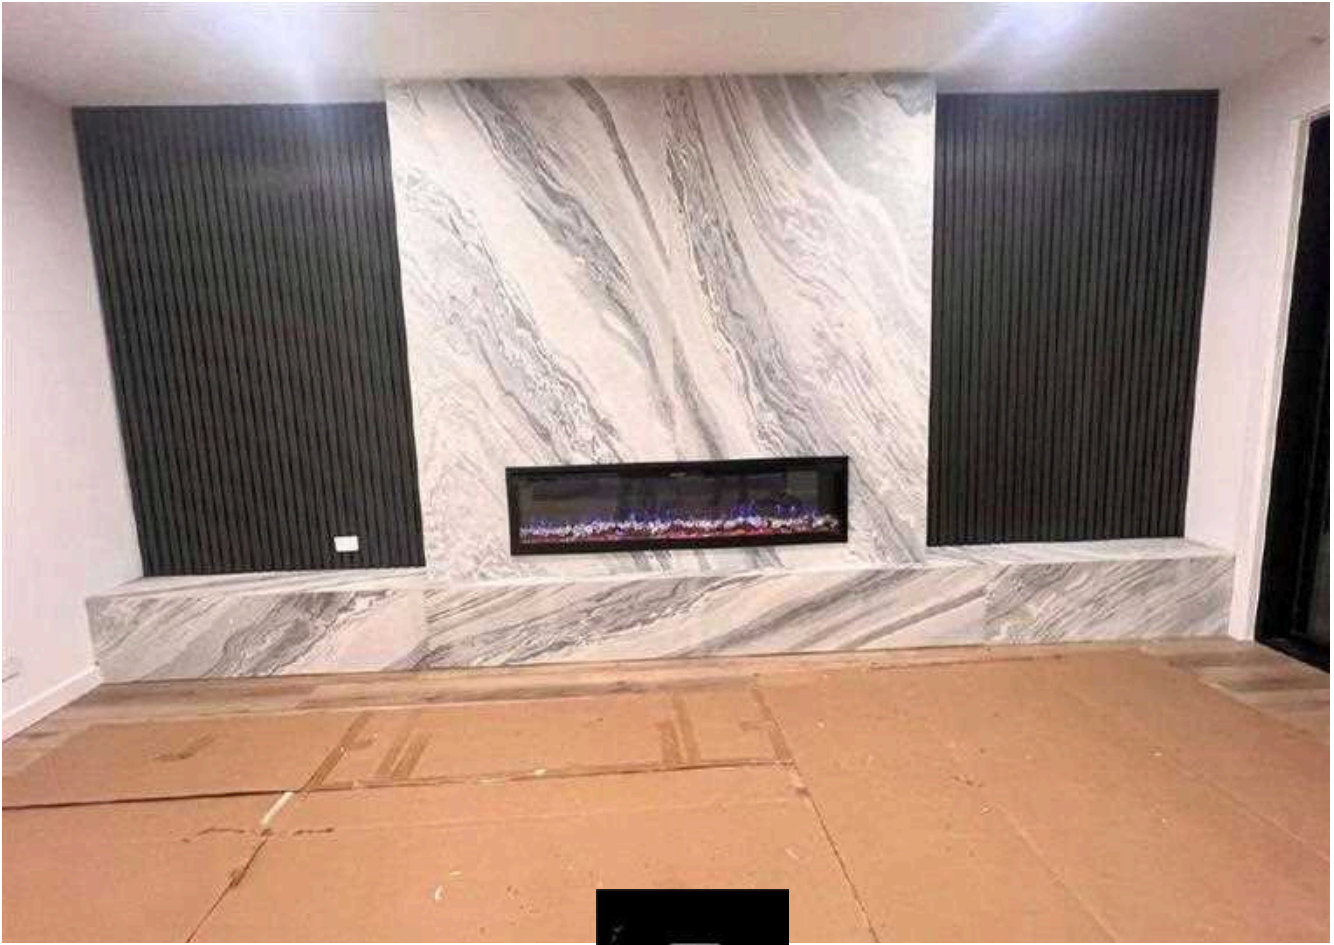

STAIRS CLADDING

Porcelain Slab

URBANOLOGY STUDIO
YOUR HOME RENOVATION & DECOR SPECIALIST

[urbanologystudio.melbourne](https://www.instagram.com/urbanologystudio.melbourne)

www.urbanologystudio.com
gurmeet@urbanologystudio.com
+61 435 410 834